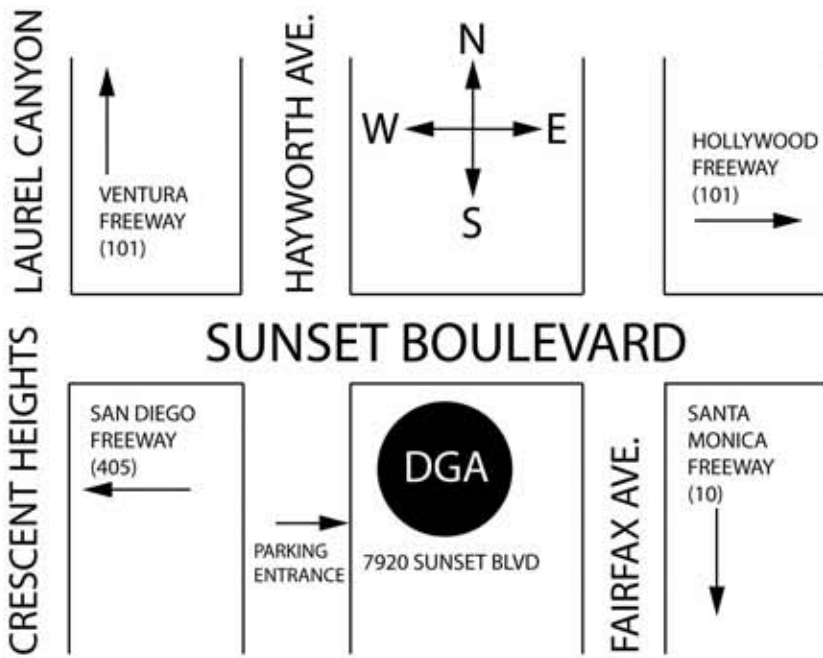

**Directors Guild of America  
Theatre Complex  
7920 Sunset Blvd.**

Los Angeles, CA 90046  
310/289-2021

**DIRECTIONS:**

- From the San Diego Freeway (405) exit Sunset blvd and go east for (approx) 8 miles.
- From the Hollywood Freeway (101) exit Sunset blvd and go west for (approx) 3 miles
- From the Santa Monica Freeway (10) exit Fairfax Ave and go north for (approx) 4.5 miles.
- From the Ventura Freeway (101) exit Laurel Canyon Blvd and go south for (approx) 5 miles.