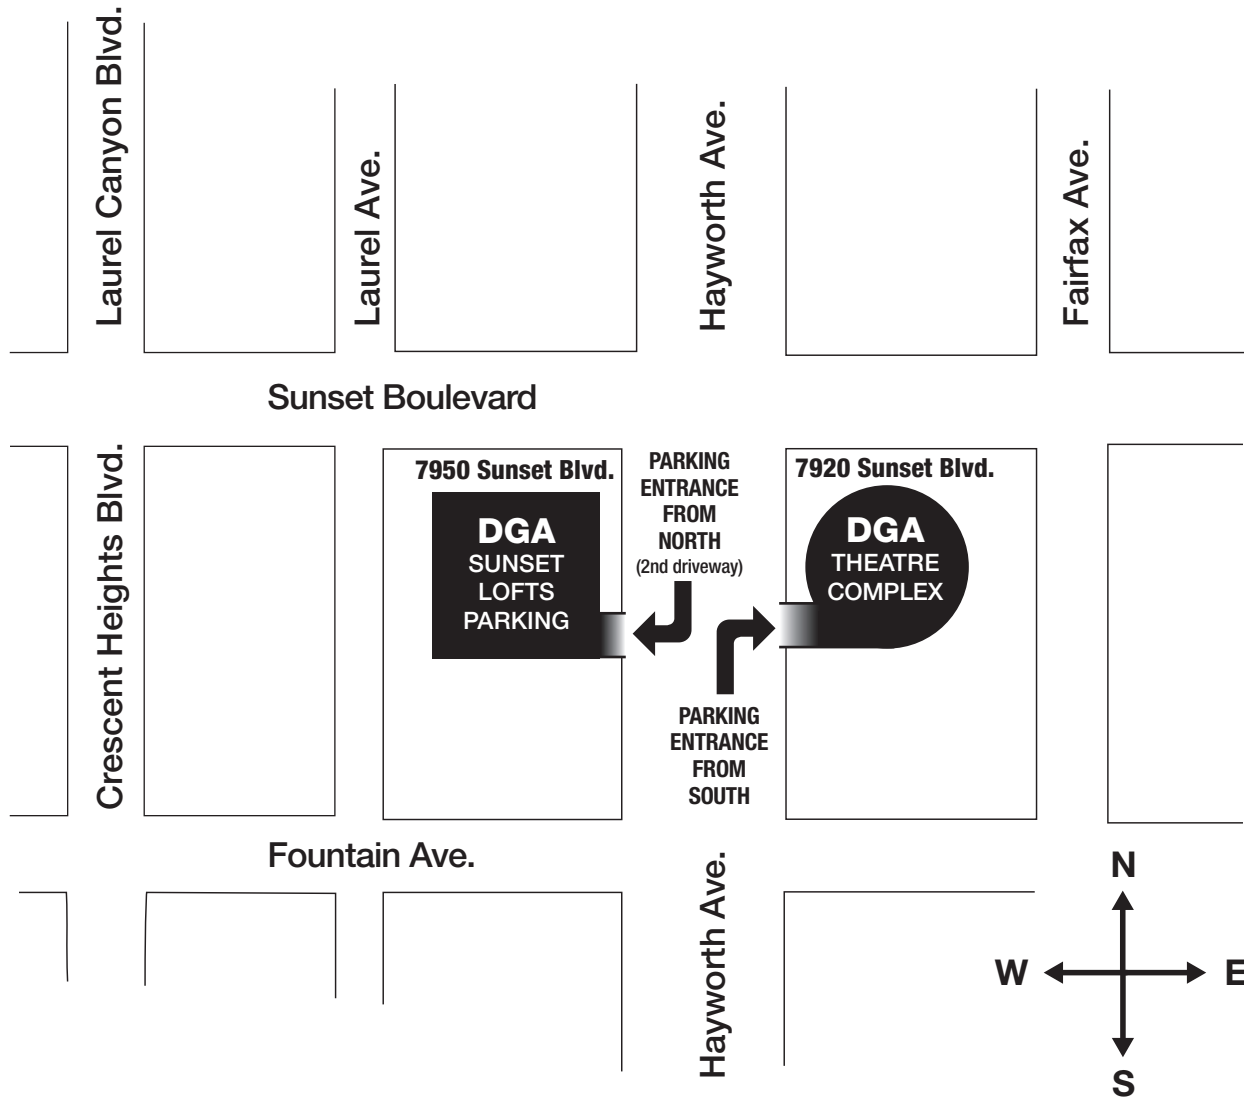

DIRECTORS GUILD OF AMERICA THEATRE COMPLEX PARKING MAP - 2009

7920 Sunset Boulevard, Los Angeles, CA 900046

For any questions please call: (310) 289-2021

Dear Theatre Patrons,

- We respectfully request that you obey all traffic signage and parking personnel directions when entering and exiting the DGA parking structures. We also ask that you not park in the surrounding residential areas.
- When exiting the 7950 Sunset Lofts Parking structure, guests must adhere to the posted "No Right Turn" directional signage and exit towards Sunset Blvd.
- All theatre patrons must exit DGA parking facilities at the conclusion of the screening or event. Any vehicles remaining in DGA parking facilities after the conclusion of the screening or event will be towed at the vehicle owner's expense.
- Should you have any questions or concerns please contact the DGA Operations Department at (310) 289-2021.